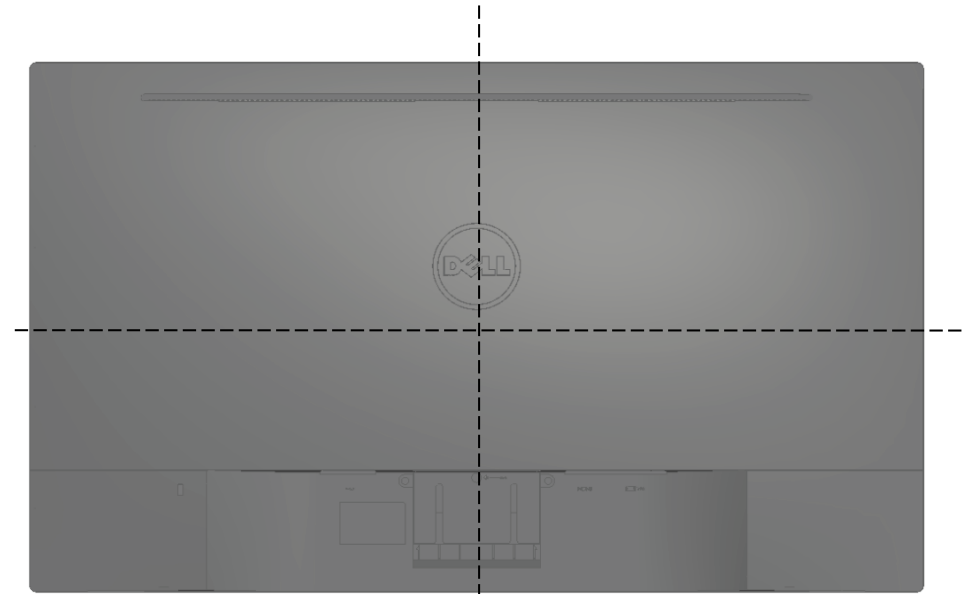

SE2416H Outline Dimensions

Nominal Dimensions
Unit: mm/(inch)

Back view of Monitor without stand