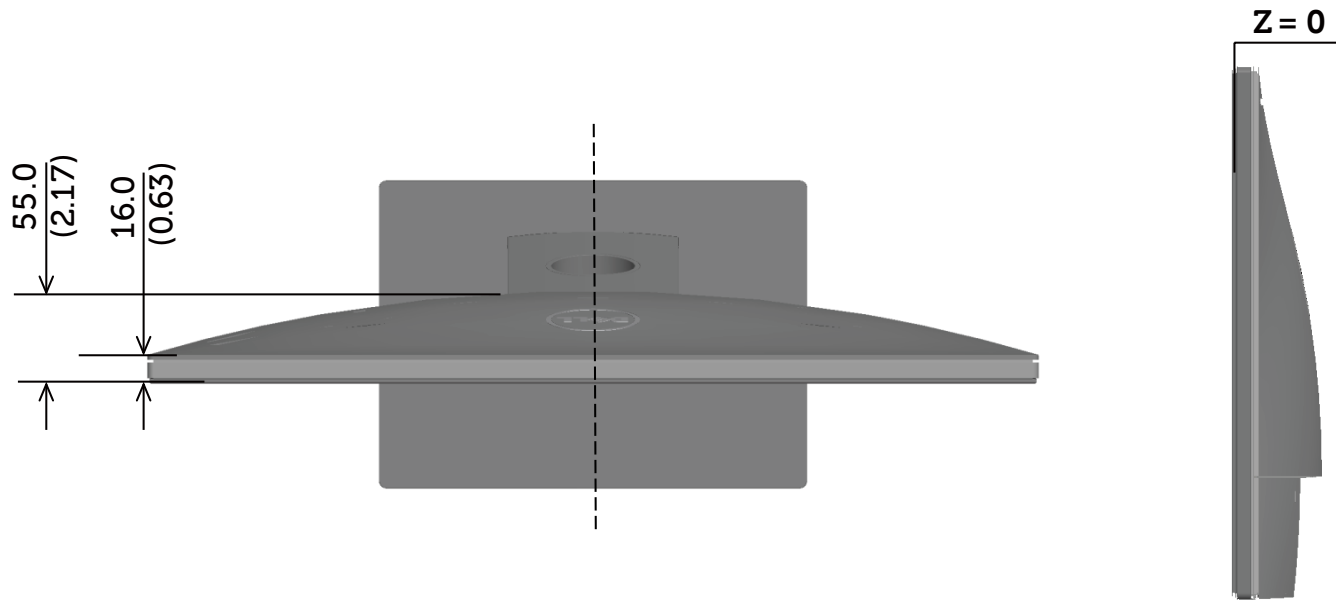

SE2416H Outline Dimensions

Nominal Dimensions
Unit: mm/(inch)

Back view of Monitor without stand